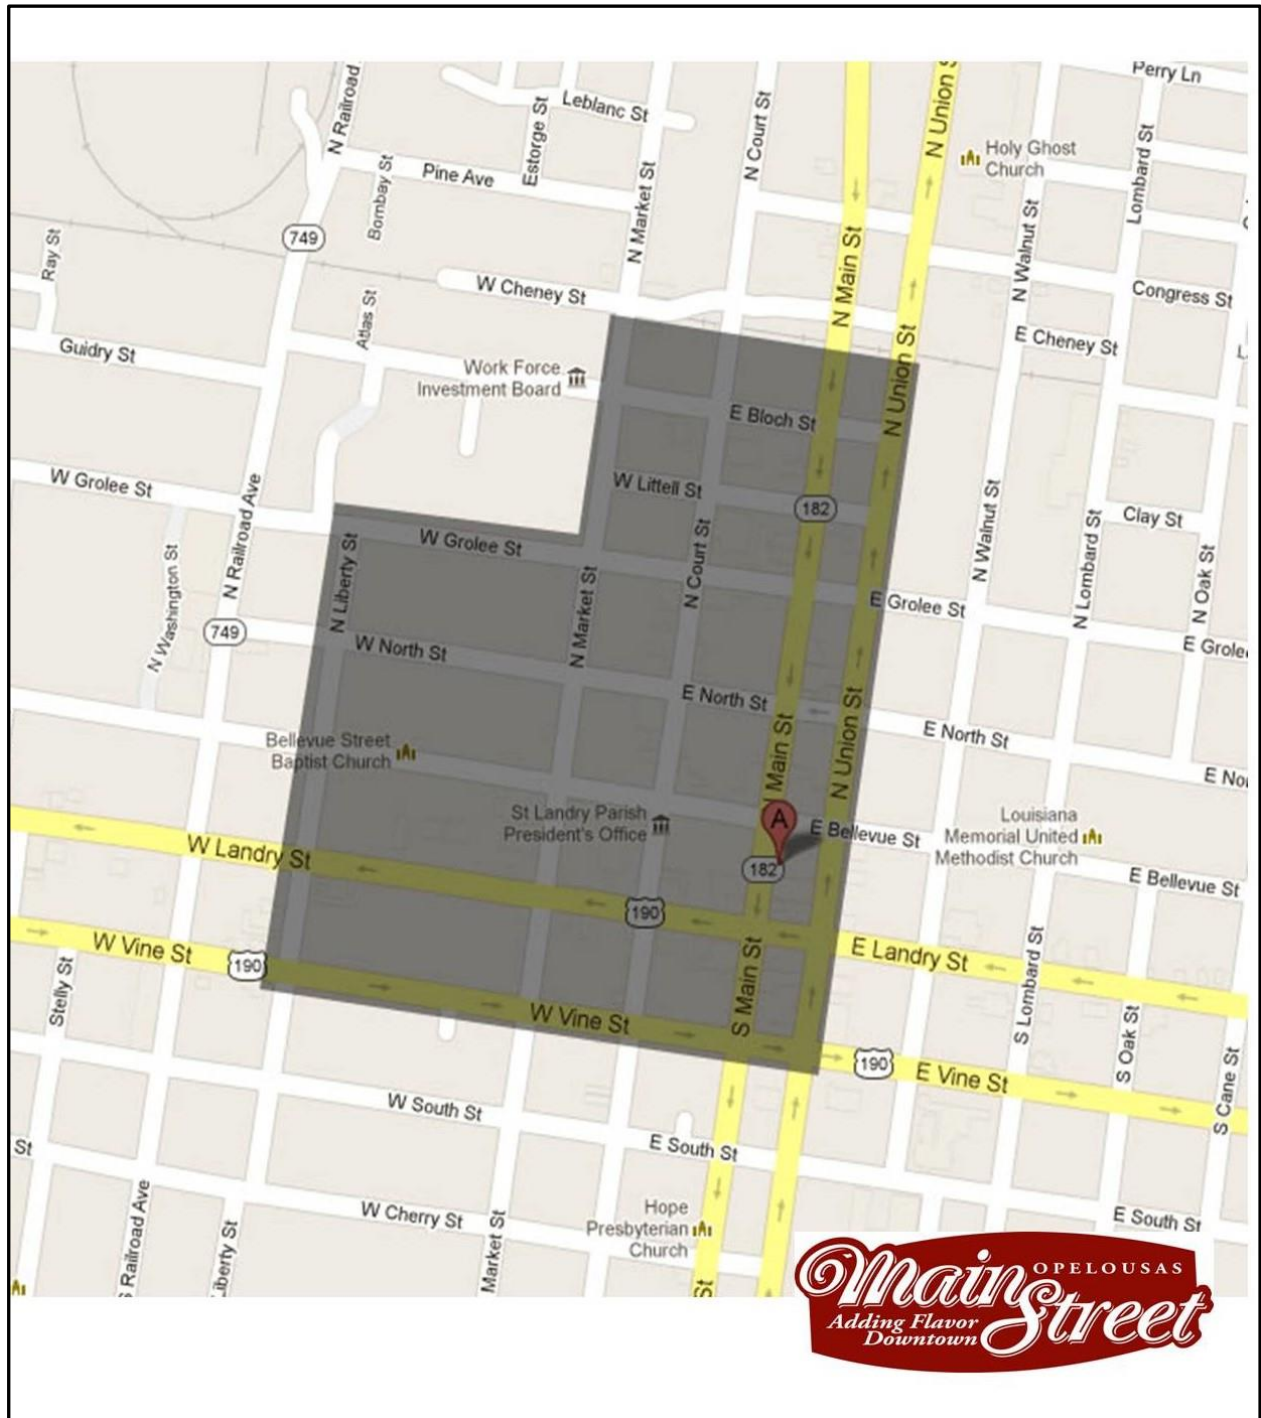

Opelousas Main Street District Map

The Opelousas Main Street boundaries include: starting in a westerly direction at Vine Street at the corner of Union street following west to Liberty Street, then following Liberty Street north to Grolee Street, then following Grolee Street in an easterly direction to Market Street, then in a northerly direction to the southern edge of the railroad track, following in an easterly direction along the track until Union Street, then following Union Street in a southerly direction until Vine Street.